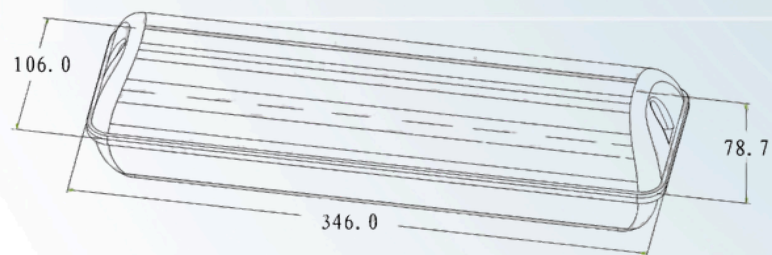

### TECHNICAL PARAMETERS:

1. Working voltage: AC220-240V 50/60Hz
2. AC power: 3.5W
3. Charging time: 24 hours, with overcharge and discharge protection
4. Emergency duration time: more than 3 hours
5. Light source: 20pcs LED
6. Battery: Ni-CD 3.6V2Ah
7. Working temperature: -5°C-45°C
8. Working humidity: 90%RH, suitable for use in damp locations.
9. IP rate: IP65
10. Maximum mounting height: 9.48ft(2.891m)
11. Charging LED indicator and test button
12. Product size: 34.6 X10.6 X 7.9 cm